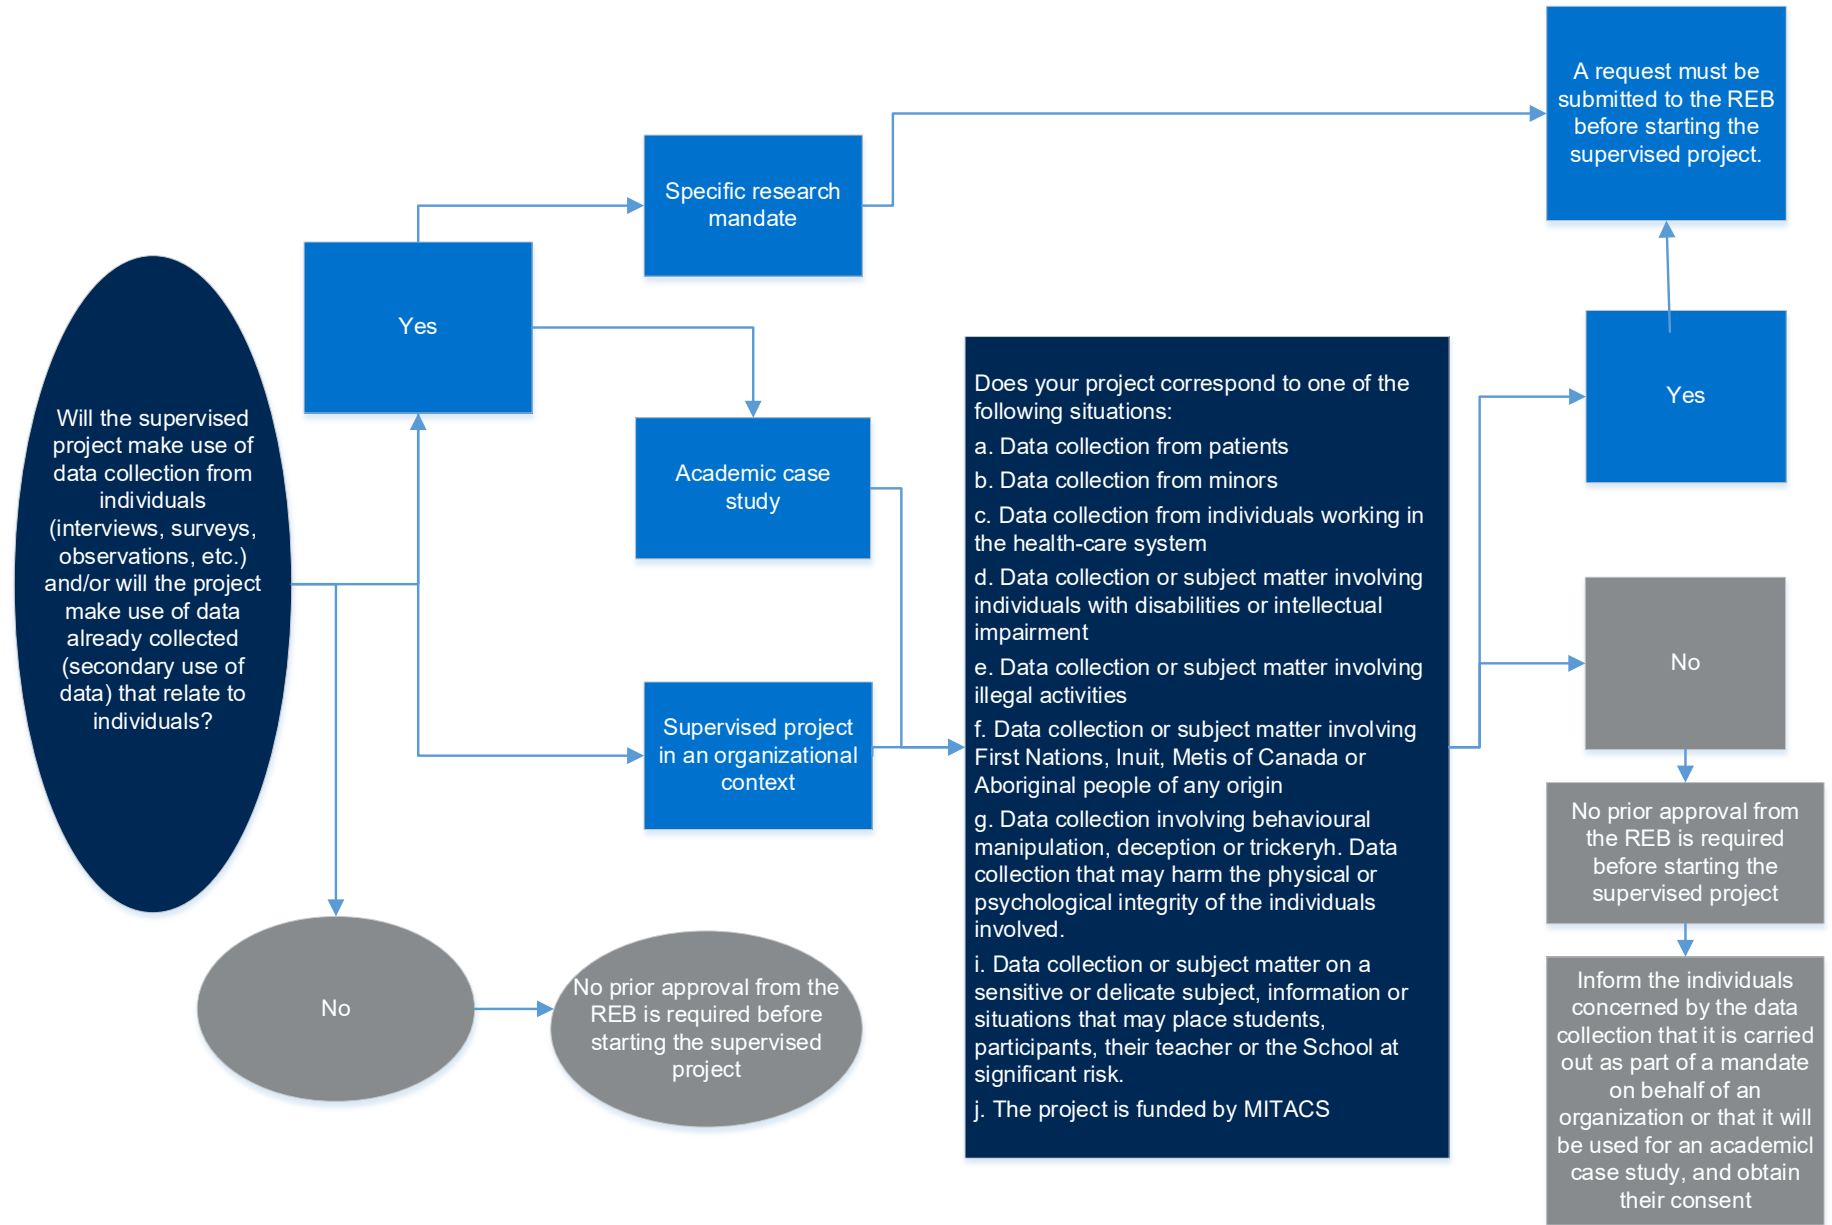

Decision-making Tool to Determine Whether a Supervised Project Requires Research Ethics Board (REB) Evaluation

Decision-making Tool to Determine Whether a Thesis Requires Research Ethics Board (REB) Evaluation