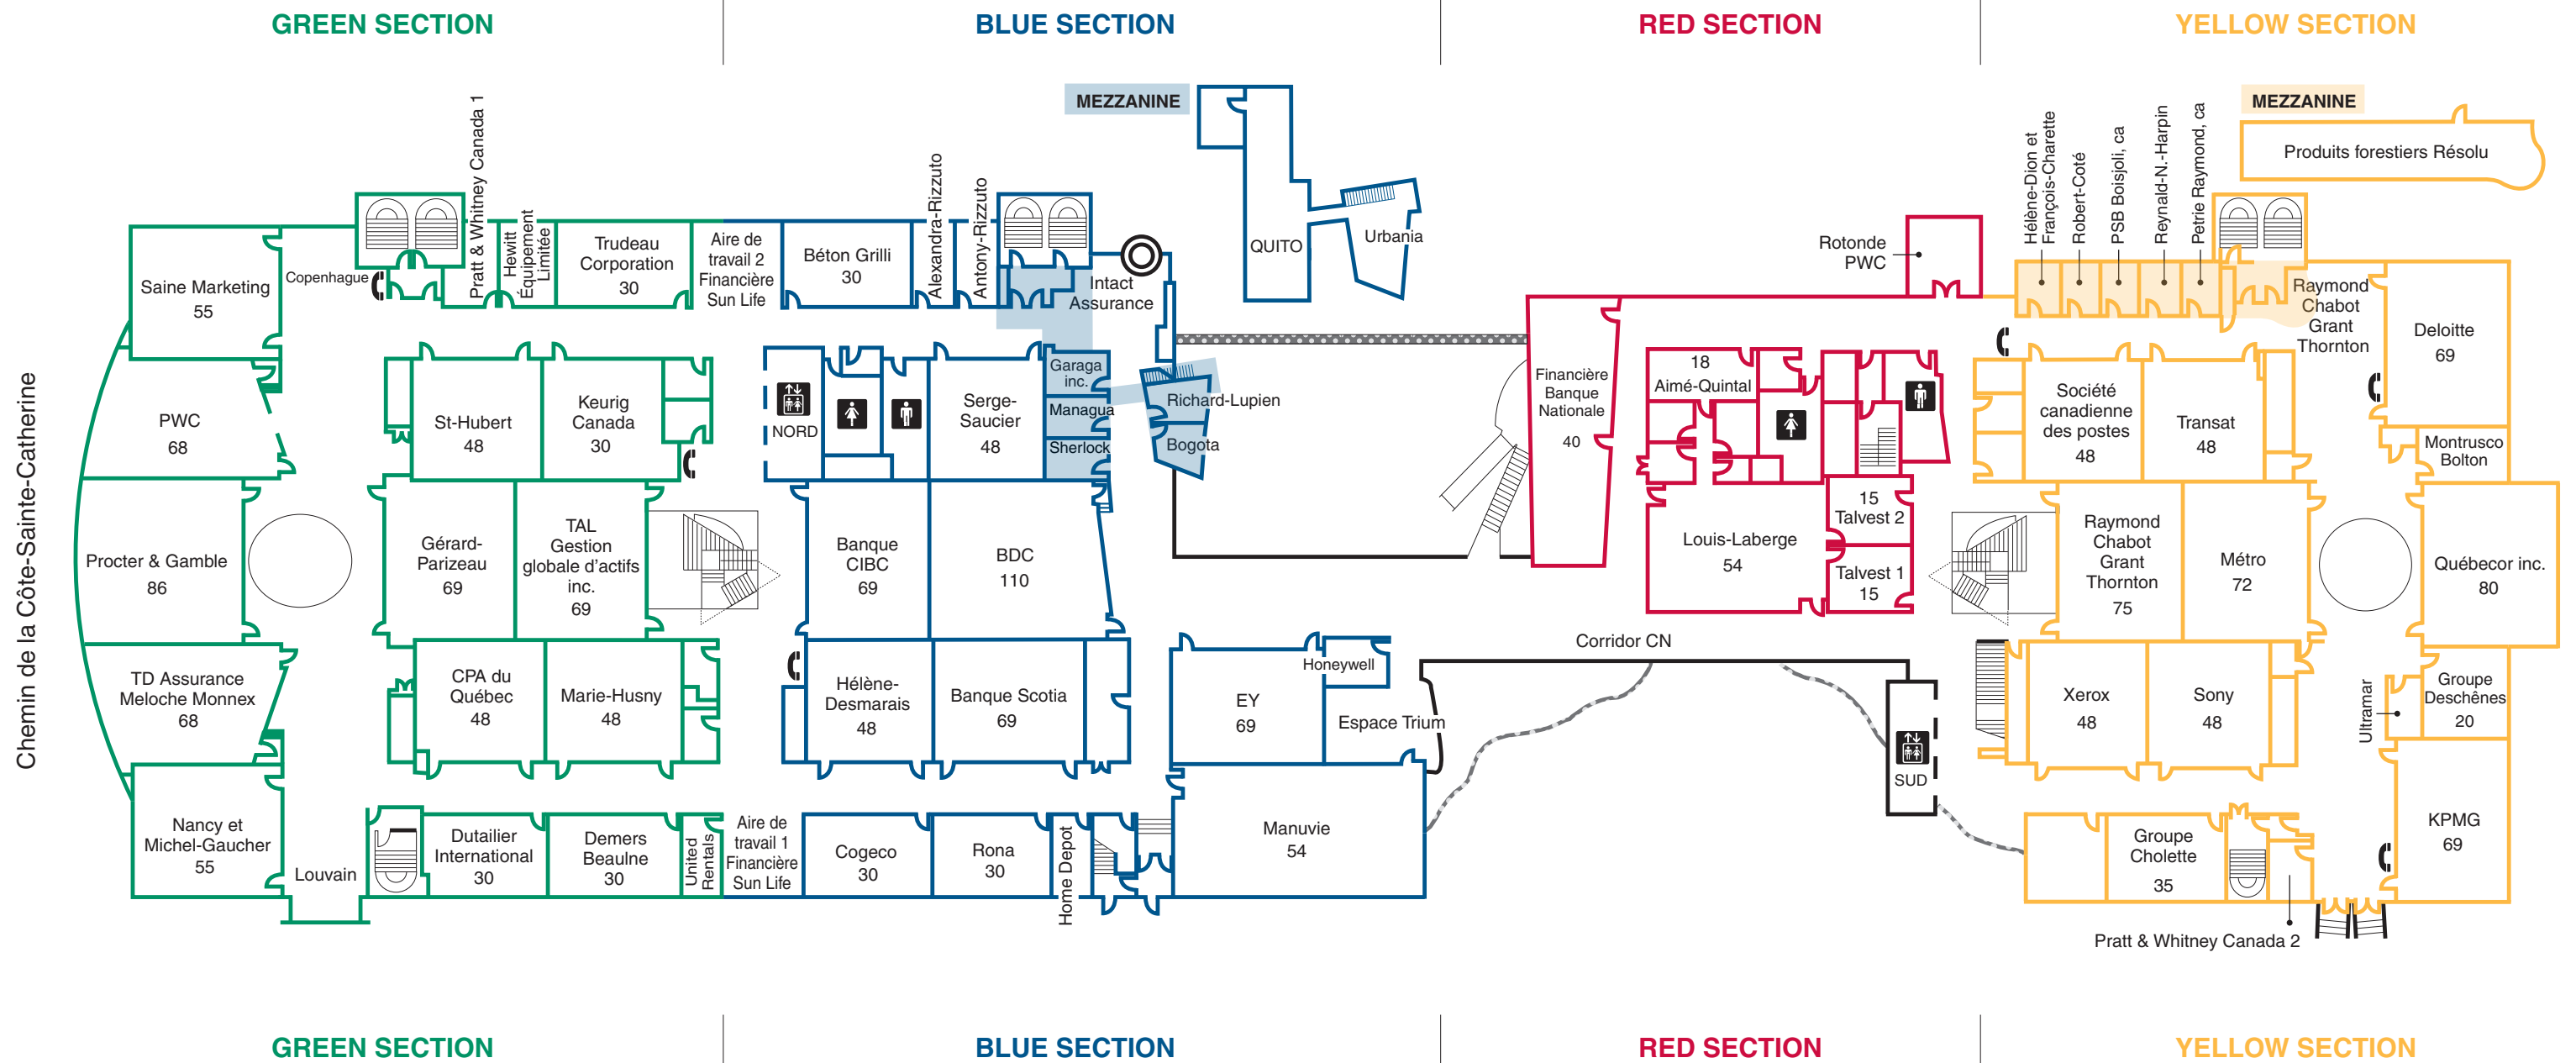

HEC Montréal

Édifice Côte-Sainte-Catherine

3000, chemin de la Côte-Sainte-Catherine
Montréal (Québec) H3T 2A7

MAP OF CLASSROOMS AND STUDY ROOMS

1ST FLOOR

The figure registered below the name of the room indicates the number of available places.
SDG-11603 November 2017